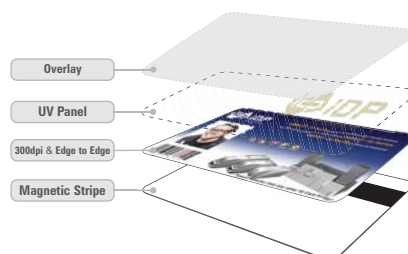

IDP Corp., Ltd.

#601, 50, Digital-ro 33-gil,
Guro-gu, Seoul, Korea 08377

T +82-2-6099-3700

F +82-2-6099-3717

E sales@idp-corp.com

IDP Middle East

13F, Jafza View 18, Downtown
Jebel Ali P.O.Box 17588,
Dubai U.A.E.

T +971-4-889-5900

E mea@idp-corp.com

IDP Americas, Inc.

1485 S County Trail, Unit 306
East Greenwich, RI 02852
U.S.A.

T +1-401-400-7111

F +1-401-667-7445

E sales@idpamericas.com

www.idp-corp.com