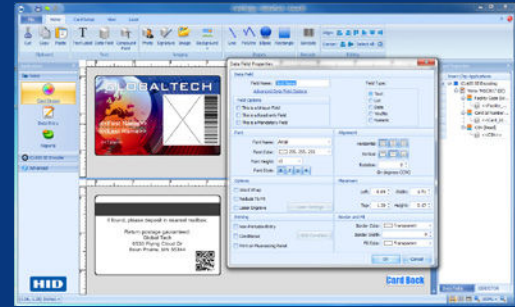

EFFORTLESS, EVERYDAY USE

Routine tasks are streamlined to save time and reduce complexity. Whether you're capturing or uploading a photo, voiding a card or adjusting the print counter, it all happens in just a few clicks. Card data fields can be populated directly from the built-in Microsoft® Access® database, and frequently used features are always at your fingertips — thanks to the Microsoft ribbon-style toolbar.

SMART, INTUITIVE AND READY WHEN YOU ARE

No need to start from scratch— Asure ID automatically loads the last template you worked on at startup, so you can pick up right where you left off.

FIND WHAT YOU NEED – FAST

With the optional **Quick Filter**, you can perform wildcard searches on any field in the database, saving time when every second counts.

ONE-CLICK PHOTO ENHANCEMENT

Instantly improve the quality of ID photos with a single click, thanks to built-in photo enhancement tools.

FUTURE-READY FLEXIBILITY

As your needs evolve, Asure ID evolves with you. Easily upgrade to more advanced versions to unlock powerful features like compound data fields, conditional print rules and password protection.

Asure ID isn't just software. It's a smarter, faster way to get the job done.

KEY FEATURES:

- **Intuitive interface** — Enjoy a streamlined, user-friendly interface that simplifies photo ID card design and data entry
- **Tabbed navigation** — Effectively multitask and effortlessly switch between card design and data entry — managing each independently
- **Pop-out control palettes** — Declutter the workspace by hiding colors and attributes until they're needed using pop-out control palettes
- **True-to-output preview** — See exactly how your ID card will print with real-time rendering of layout, images and data fields
- **Auto-update alerts** — Stay current with automatic notifications of free software updates