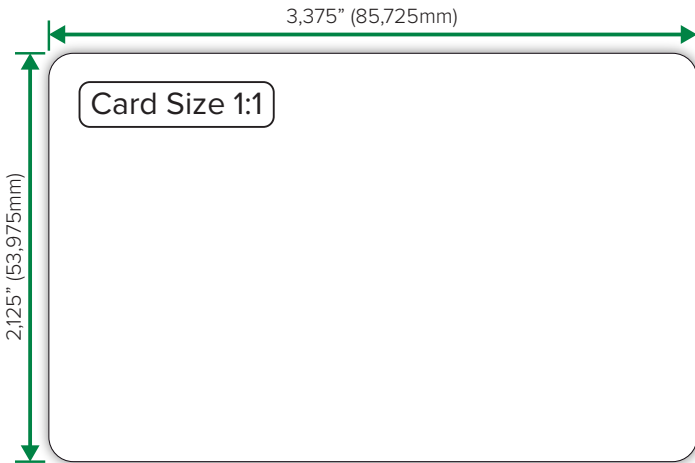

## WOOD CARD

Materials Thickness	
<b>TOTAL</b>	<b>1400 <math>\mu\text{m}</math> <math>\pm</math> 100 <math>\mu\text{m}</math></b>

### Card Characteristics

100% plastic free Eco card with image durability and electronic data retention up to 2 years (handling and storage conditions have to be observed).