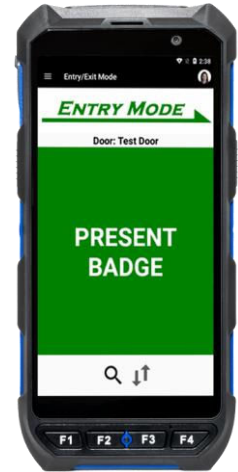

Physical Characteristics

Dimensions	PDA - 170.8mm (H) x 81mm (W) x 28.6mm (D)
Display	5.5 in Gorilla Glass 3 9H TFT-LCD (720x1440) backlight touch screen
Weight	400g (including battery & wrist strap)
Temperature	Operating Temp: -20°C to 50°C Storage Temp: -20°C to 70°C
Humidity	5%RH to 95%RH (non condensing)
Expansion Slot	2 PSAM, 1 SIM, 1 TF
Dust, Waterproof, & Drop	IP65, IEC Compliance, 5ft/1.5 m drop to concrete

Network Characteristics

WLAN	2.4/5.0GHz Dual Frequency, IEEE 802.11 a / b / g / n / ac
Bluetooth	Class v2.1+EDR, Class v3.0+HS, Class v4.2
Cellular (Nano-SIM)	TDD-LTE Band 38, 39, 40, 4 | FDD-LTE Band 1, 2, 3, 4, 7, 17, 20 | WCDMA (850/1900/2100MHz) | GSM/GPRS/Edge (850/900/1800/1900MHz)
GPS	GPS (Embedded A-GPS), accuracy of 5m

RFID Module Support

LF Tags (125KHz)	HID, Indala, FarPointe, EM, CasiRusco, Pyramid, Securakey
HF Tags (13.56 MHz)	iClass, SEOS, Mifare, DESFire (EV1, EV2, EV3), PIV, CAC, TWIC, Felicia, Legic, Allegion, Stid, ISO14443, ISO15693, ISO14443 A/B, Gallagher, Paxton
UHF Tags Mobile Credentials	EPC GEN2, ISO 18000-6C HID Mobile Access, Safetrust, BLE, NFC
Read Range	HF/LF: 1-4 in. depending on tag UHF: Up to 30ft depending on tag

Cradle

Standard Interface	USB / Power Jack / Extra Battery Charger
Ethernet Interface	RJ-45 Ethernet Interface

XPID200 PDA Unit