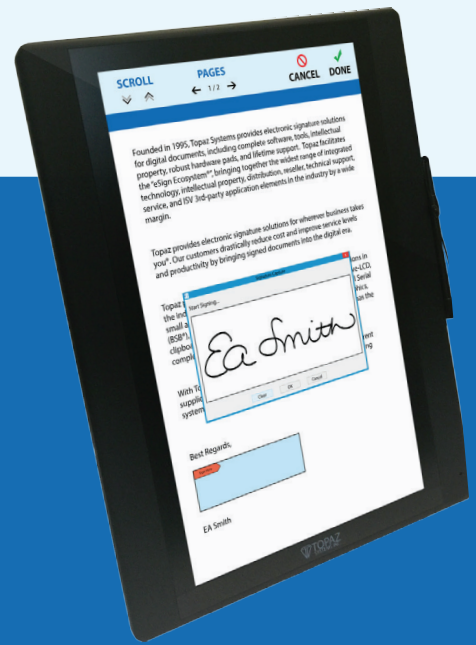

GemView 16

TD-LBK156VA

The Topaz GemView™ 16 Tablet Display provides all the display advantages of a high-performance tablet with none of the IT drawbacks.

With its full-page, 15.6" high-resolution display and electronic pen, the GemView 16 allows for signing documents, playing videos, running ads, and more.

GemView Tablet Displays come bundled with pDoc Signer for PDF signing and fillable-form creation, and pDoc Pro eSign System, providing a means to push PDF documents to a Topaz GemView Tablet Display, PC client, and more.

BENEFITS

- ✓ Sleek, thin tablet design for **optimal space utilization**
- ✓ 15.6" full-page TFT LCD display for **ease-of-use**
- ✓ High-quality **biometric and forensic** capture
- ✓ Kensington mounting slots and standard VESA mounts for **security** and **convenience**
- ✓ Topaz software suite bundled at **no additional cost** for complete signing and signature solutions