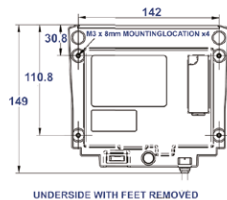

-  Basic Access Control
-  Chip Authentication
-  Active Authentication
-  Passive Authentication
-  Terminal Authentication
-  Extended Access Control
-  Supplemental Access Control

Hardware dimensions

Mechanical

Size: 163W x 147D x 154H mm

Body: Dark grey ABS

Glass: BS EN60068-2-75 & IEC 62262:2002, rated to 6.375J impact

Weight: 850g

Security: Kensington® security slot

Power supply

+24 VDC via DC jack